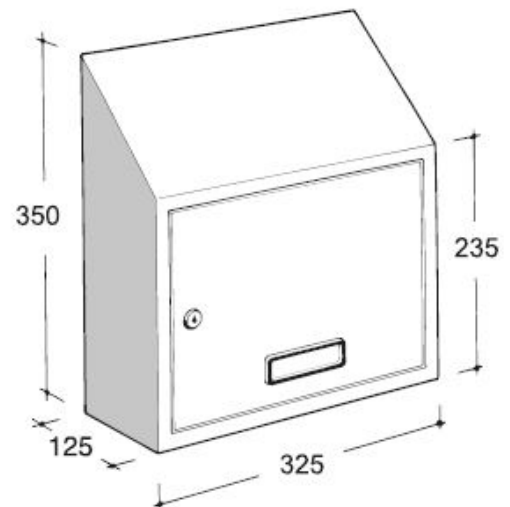

PRODUCT DATA

Post retrieval door with dimensions 325 x 235/350 x 125 mm, equipped with window slot and lock with two numbered keys. Produced in painted metal sheet, it is designed for outdoor posting and indoor collection. Given with screws to fasten it to the door.

Available codes

Cod. 10-299.05

in painted metal sheet - grey ral 7032

Replacements

Cod. 90-020

Lock with two numbered keys
(sheet hole of diam.15)

Cod. 90-001

Spy-hole composed by transparent slide,
black board in ABS 90x26mm
used as peephole or nameplate