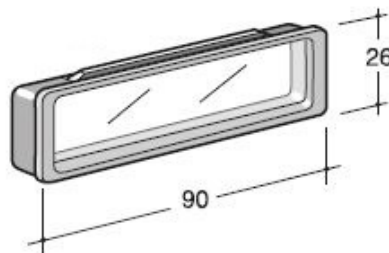

PRODUCT DATA

Post retrieval door with dimensions 325 x 235/350 x 125 mm, equipped with window slot and lock with two numbered keys. Produced in painted metal sheet, it is designed for outdoor posting and indoor collection. Given with screws to fasten it to the door.

Available codes

Cod. 10-299.05

in painted metal sheet - grey ral 7032

Replacements

Cod. 90-020

Lock with two numbered keys
(sheet hole of diam.15)

Cod. 90-001

Spy-hole composed by transparent slide,
black board in ABS 90x26mm
used as peephole or nameplate